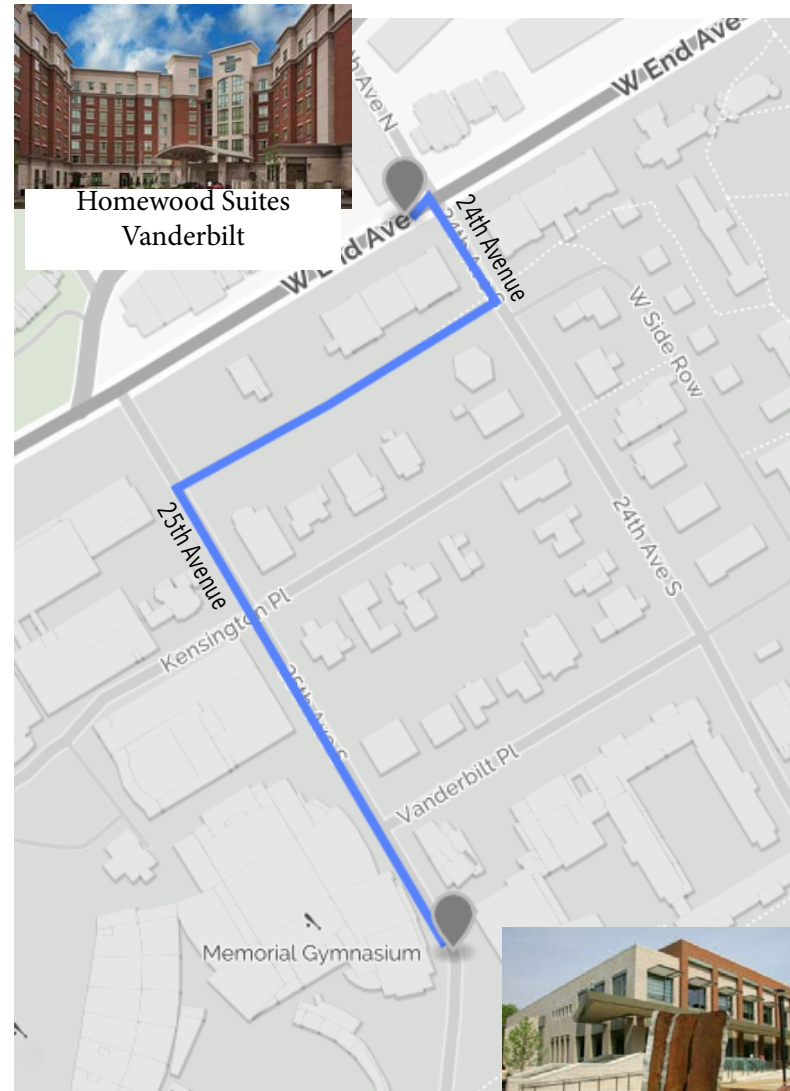

### **Courtyard by Marriott Nashville**

1901 West End Avenue

Nashville, TN

615.327.9900

<https://bit.ly/2XRSsFD>

- Start out going southwest on West End Avenue toward Lyle Avenue  
0.23 miles
- Turn left onto walkway toward Kirkland Circle, staying right at circle. Proceed southwest through Vanderbilt University  
0.30 miles
- Turn left onto West Side Row  
0.04 miles
- Turn right onto Vanderbilt Place  
0.17 miles
- Turn left onto 25th Avenue  
0.05 miles

## Walking Directions from Homewood Suites Vanderbilt to Vanderbilt University Student Life Center

7 MIN | 0.3 MILES

*These directions are taken from MapQuest. Check with your hotel for their suggested route (or if they have a courtesy shuttle), and look for WCGTC guides and signs on the Vanderbilt campus.*

### **Homewood Suites Vanderbilt**

2400 West End Avenue

Nashville, TN

615.340.8000

<https://bit.ly/2QD2Bz0>

- Head northeast on West End Avenue toward 24th Avenue North  
0.01 miles
- Turn right onto 24th Avenue South  
0.2 miles
- Turn right onto Vanderbilt Place  
49 feet
- Turn left  
184 ft

**Arrive at Vanderbilt University  
Student Life Center,  
310 25th Avenue South**

Vanderbilt University  
Student Life Center  
310 25th Avenue South