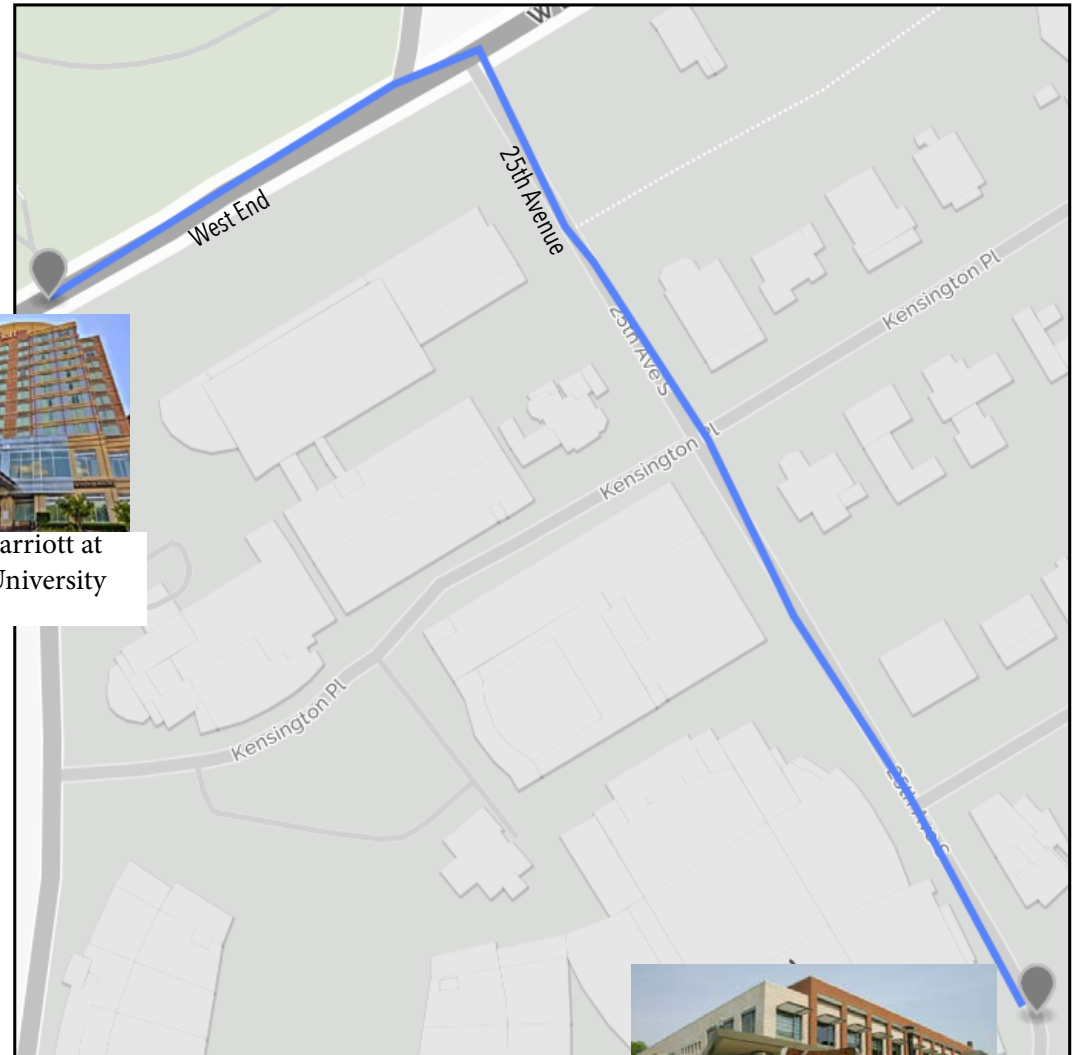

### **Courtyard by Marriott Nashville**

1901 West End Avenue

Nashville, TN

615.327.9900

<https://bit.ly/2XRSsFD>

- Start out going southwest on West End Avenue toward Lyle Avenue  
0.23 miles
- Turn left onto walkway toward Kirkland Circle, staying right at circle. Proceed southwest through Vanderbilt University  
0.30 miles
- Turn left onto West Side Row  
0.04 miles
- Turn right onto Vanderbilt Place  
0.17 miles
- Turn left onto 25th Avenue  
0.05 miles

## Walking Directions from Nashville Marriott at Vanderbilt University to Vanderbilt University Student Life Center

7 MIN | 0.3 MILES

*These directions are taken from MapQuest. Check with your hotel for their suggested route (or if they have a courtesy shuttle), and look for WCGTC guides and signs on the Vanderbilt campus.*

### **Nashville Marriott at Vanderbilt University**

2555 West End Avenue  
Nashville, TN  
615.321.1300  
<https://bit.ly/2FBFTE8>

- Go northeast on West End Avenue toward 25th Avenue  
0.09 miles
- Take first right onto 25th Avenue  
0.22 miles

**Arrive at Vanderbilt University  
Student Life Center,  
310 25th Avenue South**

Nashville Marriott at  
Vanderbilt University

Vanderbilt University  
Student Life Center  
310 25th Avenue South