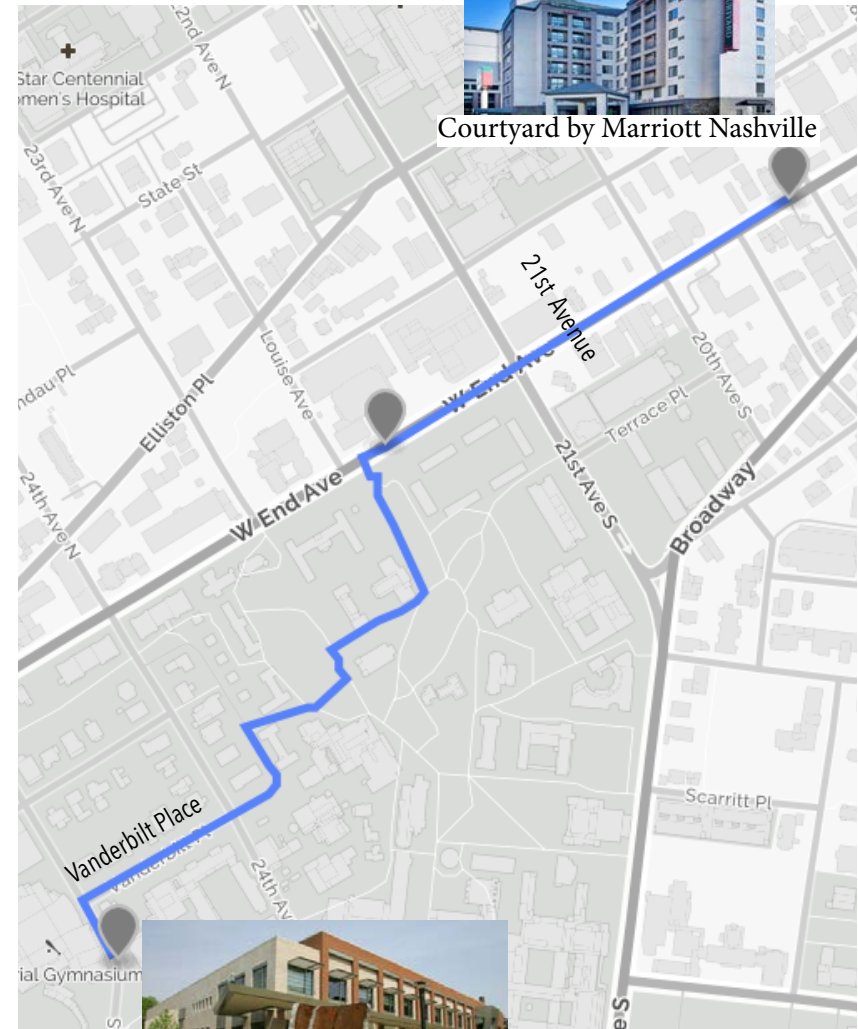

## Walking Directions from Courtyard by Marriott Nashville to Vanderbilt University Student Life Center

21 MIN | 0.894 MILES

*These directions are taken from MapQuest. Check with your hotel for their suggested route (or if they have a courtesy shuttle), and look for WCGTC guides and signs on the Vanderbilt campus.*

### **Courtyard by Marriott Nashville**

1901 West End Avenue

Nashville, TN

615.327.9900

<https://bit.ly/2XRSsFD>

- Start out going southwest on West End Avenue toward Lyle Avenue  
0.23 miles
- Turn left onto walkway toward Kirkland Circle, staying right at circle. Proceed southwest through Vanderbilt University  
0.30 miles
- Turn left onto West Side Row  
0.04 miles
- Turn right onto Vanderbilt Place  
0.17 miles
- Turn left onto 25th Avenue  
0.05 miles

**Arrive at Vanderbilt University Student Life Center, 310 25TH AVE South**

Courtyard by Marriott Nashville

Vanderbilt University Student Life Center  
310 25th Avenue South

## Walking Directions from Hilton Garden Inn Nashville to Vanderbilt University Student Life Center

25 MIN | 1.044 MILES

*These directions are taken from MapQuest. Check with your hotel for their suggested route (or if they have a courtesy shuttle), and look for WCGTC guides and signs on the Vanderbilt campus.*