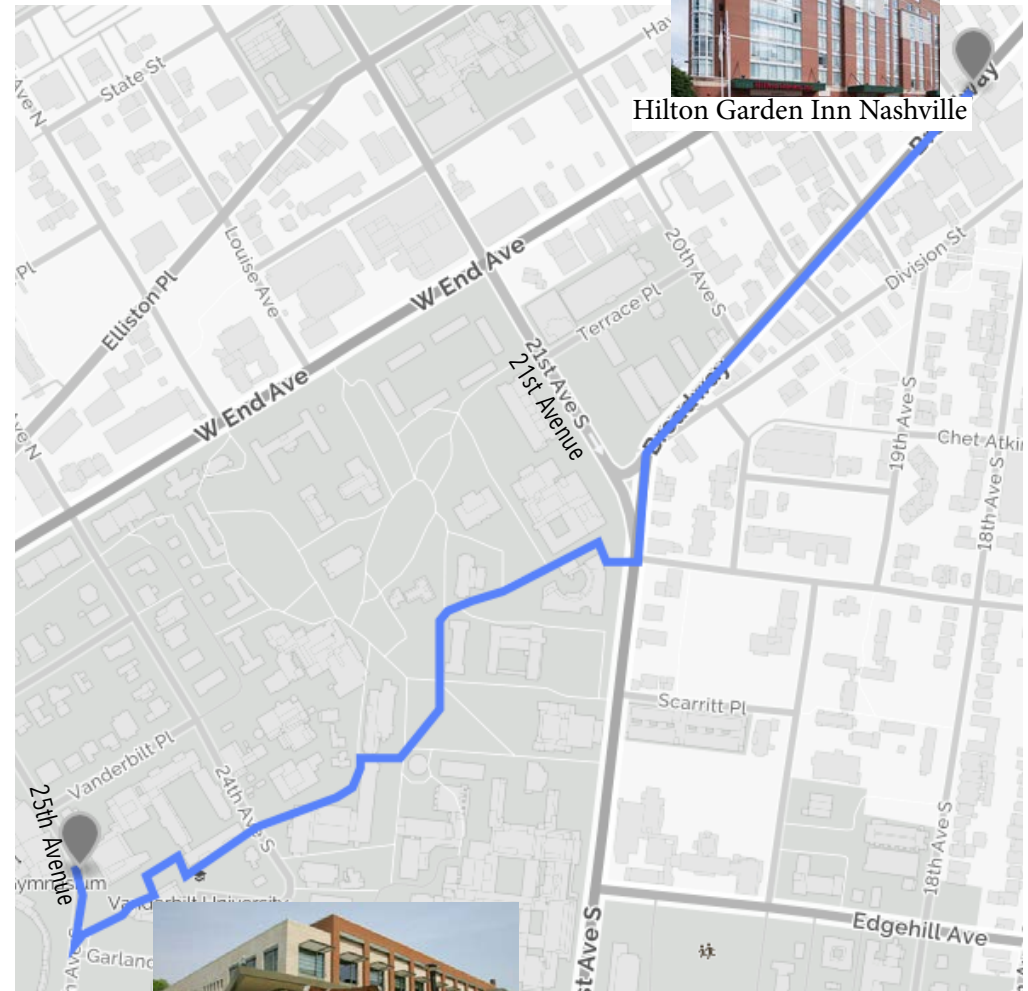

Vanderbilt University Student Life Center
310 25th Avenue South