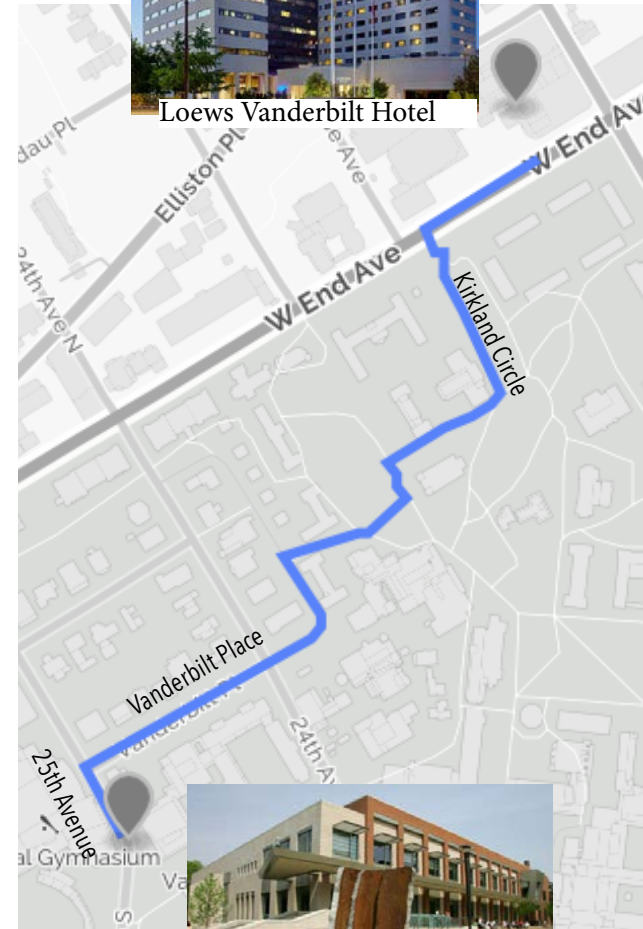

Vanderbilt University Student Life Center
310 25th Avenue South