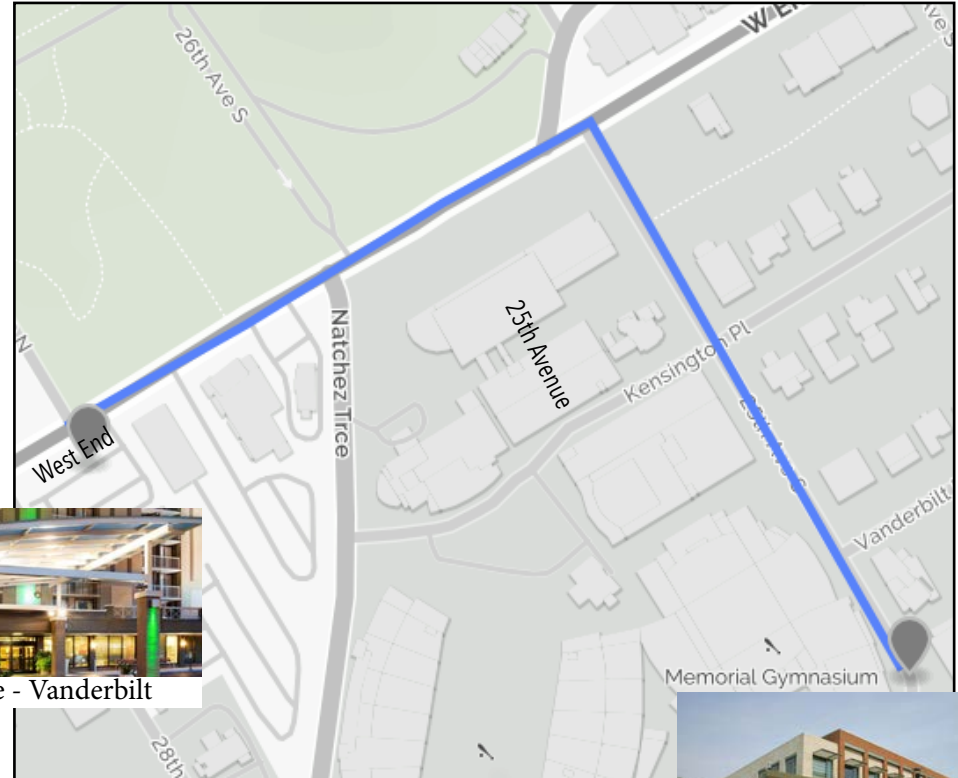

### **Courtyard by Marriott Nashville**

1901 West End Avenue

Nashville, TN

615.327.9900

<https://bit.ly/2XRSsFD>

- Start out going southwest on West End Avenue toward Lyle Avenue  
0.23 miles
- Turn left onto walkway toward Kirkland Circle, staying right at circle. Proceed southwest through Vanderbilt University  
0.30 miles
- Turn left onto West Side Row  
0.04 miles
- Turn right onto Vanderbilt Place  
0.17 miles
- Turn left onto 25th Avenue  
0.05 miles

**Arrive at Vanderbilt University Student Life Center, 310 25TH AVE South**

Courtyard by Marriott Nashville

Vanderbilt University Student Life Center  
310 25th Avenue South

## Walking Directions from Holiday Inn Nashville - Vanderbilt to Vanderbilt University Student Life Center

10 MIN | 0.419 MILES

*These directions are taken from MapQuest. Check with your hotel for their suggested route (or if they have a courtesy shuttle), and look for WCGTC guides and signs on the Vanderbilt campus.*

**Arrive Vanderbilt University  
Student Life Center  
310 25th Avenue South**

Holiday Inn Nashville - Vanderbilt

Vanderbilt University  
Student Life Center  
310 25th Avenue South

[www.worldgifted2019.com](http://www.worldgifted2019.com)  
[headquarters@world-gifted.org](mailto:headquarters@world-gifted.org)